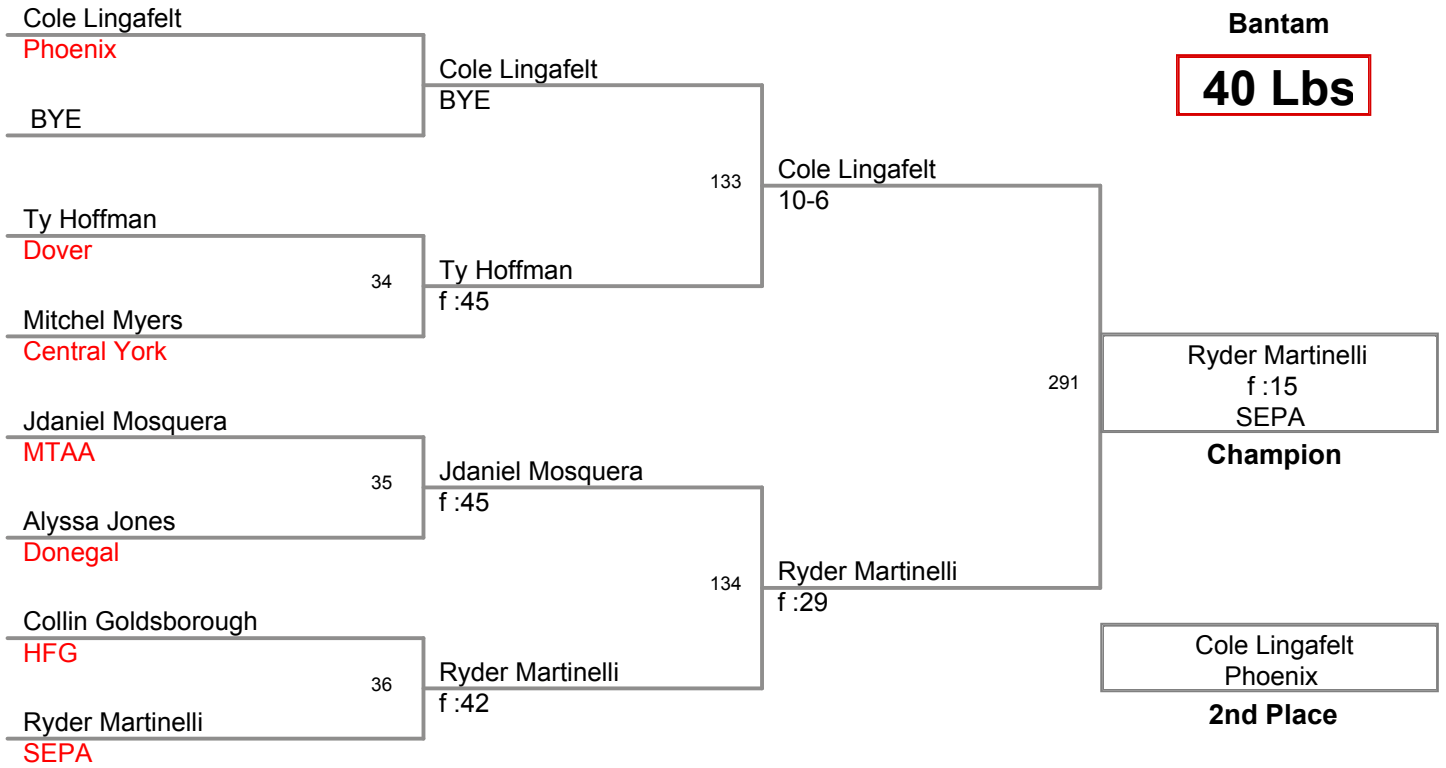

**Central York  
Bantam**

**40 Lbs**

Central York  
Bantam

**45 Lbs**

Central York  
Bantam

**50 Lbs**

**Central York  
Bantam**

**55 Lbs**

Central York  
Bantam

**60 Lbs**

Central York  
Bantam

**80 Lbs**

Riley Robell  
Northern

**Champion**

Brady Grimes  
Unattached

**2nd Place**

**3rd Place**