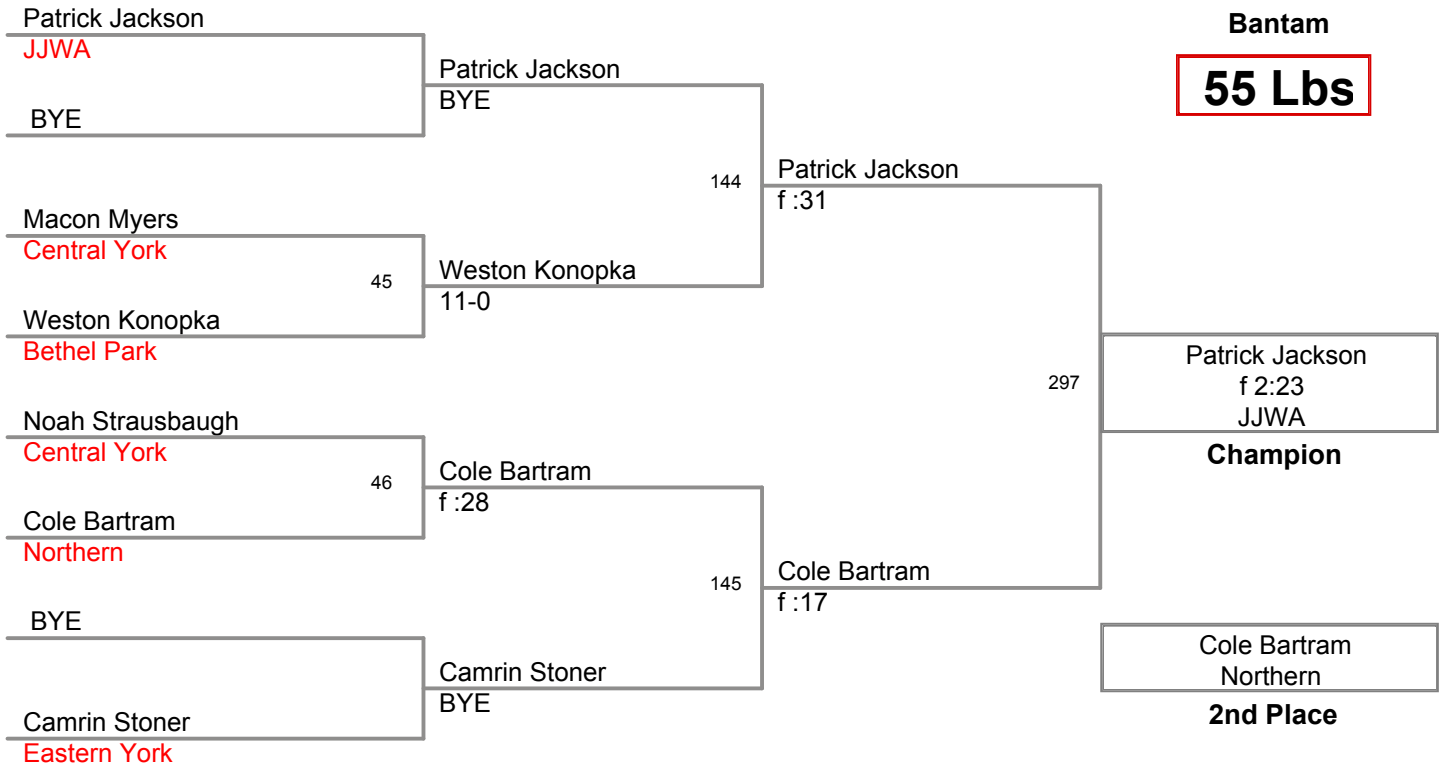

**Central York  
Bantam**

**40 Lbs**

Central York  
Bantam

**45 Lbs**

Central York  
Bantam

**50 Lbs**

**Central York  
Bantam**

**55 Lbs**

Central York  
Bantam

**60 Lbs**

Central York  
Bantam

**80 Lbs**

Riley Robell  
Northern

**Champion**

Brady Grimes  
Unattached

**2nd Place**

**3rd Place**