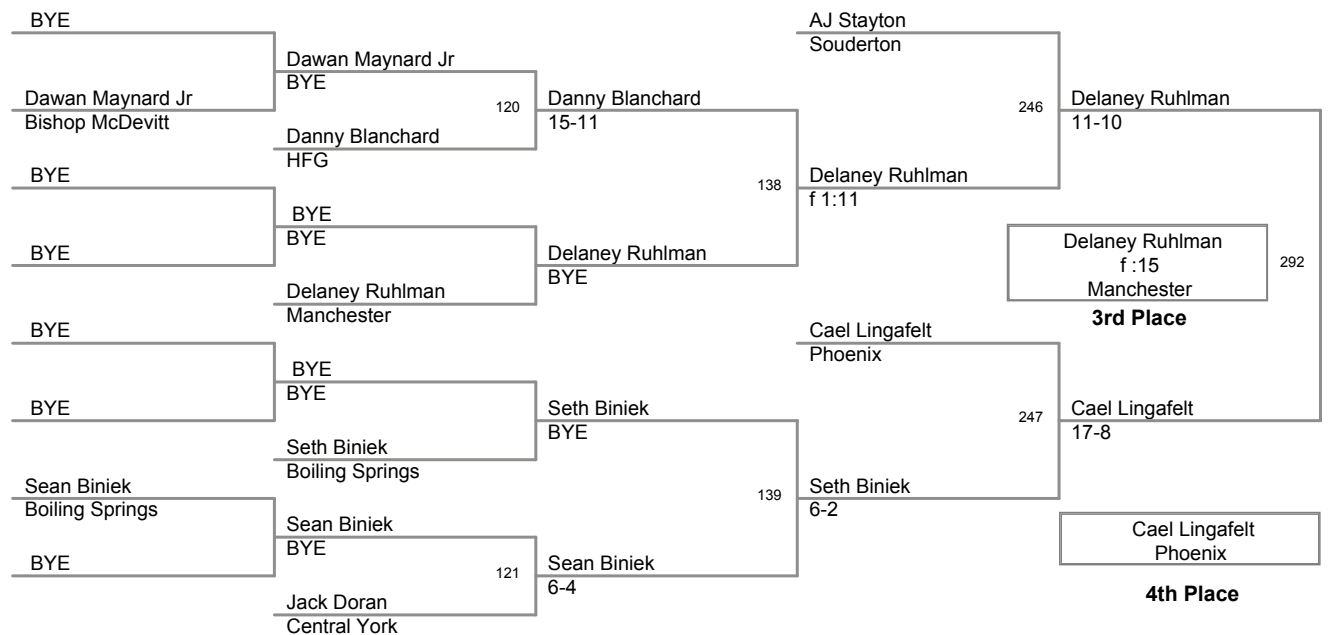

**Central York  
Bantam**

**40 Lbs**

Central York  
Bantam

**45 Lbs**

Central York  
Bantam

**50 Lbs**

**Central York  
Bantam**

**55 Lbs**

Central York  
Bantam

**60 Lbs**

Central York  
Bantam

**80 Lbs**

Riley Robell  
Northern

**Champion**

Brady Grimes  
Unattached

**2nd Place**

**3rd Place**