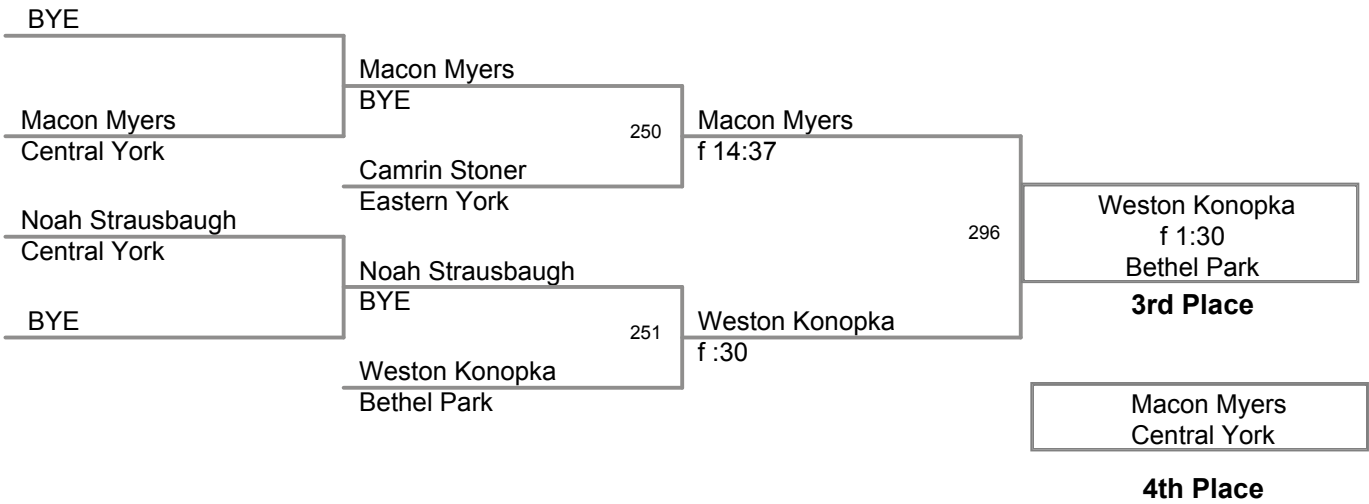

**Central York  
Bantam**

**40 Lbs**

Central York  
Bantam

**45 Lbs**

Central York  
Bantam

**50 Lbs**

**Central York  
Bantam**

**55 Lbs**

Central York  
Bantam

**60 Lbs**

Central York  
Bantam

**80 Lbs**

Riley Robell  
Northern

**Champion**

Brady Grimes  
Unattached

**2nd Place**

**3rd Place**