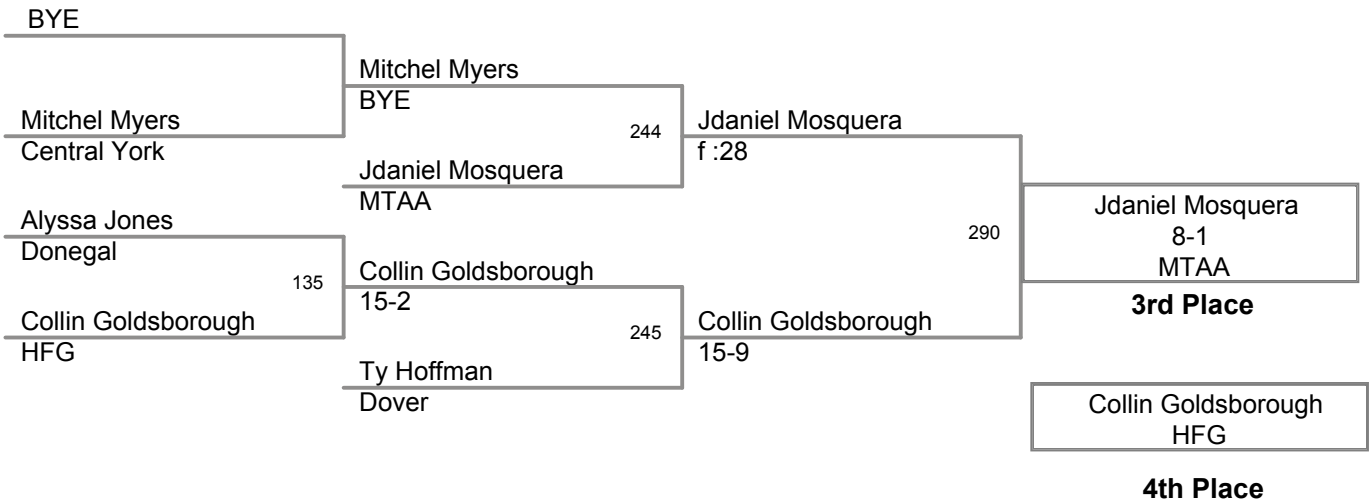

**Central York  
Bantam**

**40 Lbs**

Central York  
Bantam

**45 Lbs**

Central York  
Bantam

**50 Lbs**

**Central York  
Bantam**

**55 Lbs**

Central York  
Bantam

**60 Lbs**

Central York  
Bantam

**80 Lbs**

Riley Robell  
Northern

**Champion**

Brady Grimes  
Unattached

**2nd Place**

**3rd Place**