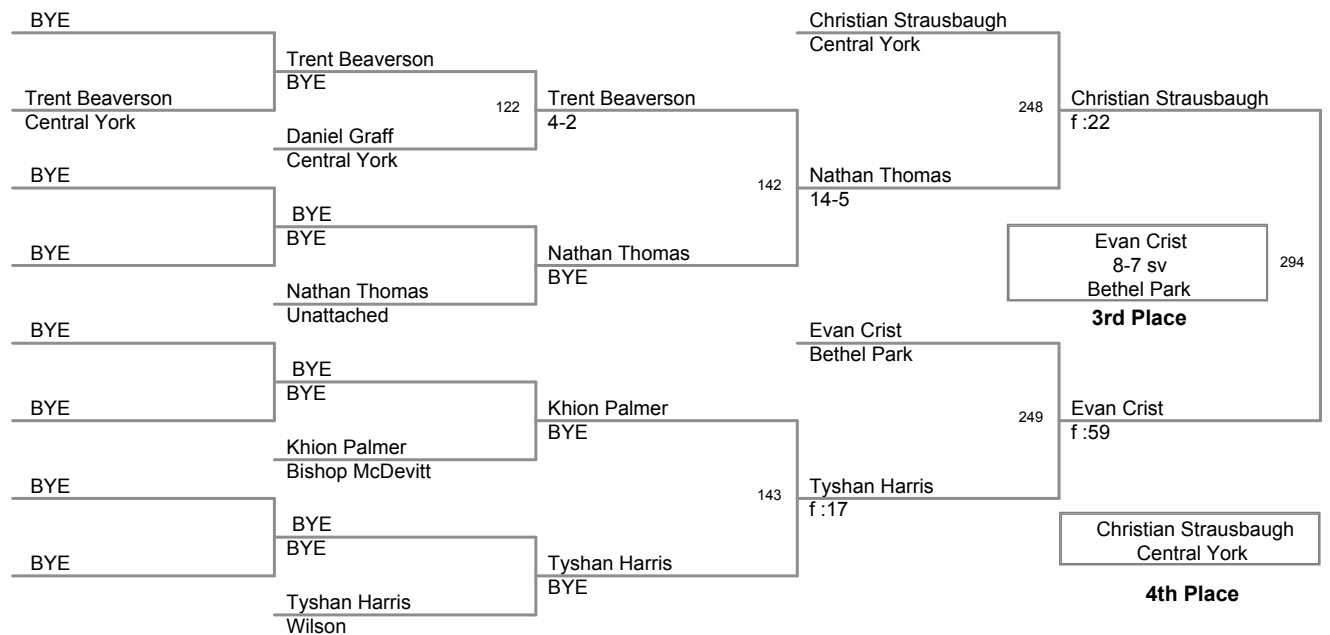

**Central York  
Bantam**

**40 Lbs**

Central York  
Bantam

**45 Lbs**

Central York  
Bantam

**50 Lbs**

**Central York  
Bantam**

**55 Lbs**

Central York  
Bantam

**60 Lbs**

Central York  
Bantam

**80 Lbs**

Riley Robell  
Northern

**Champion**

Brady Grimes  
Unattached

**2nd Place**

**3rd Place**