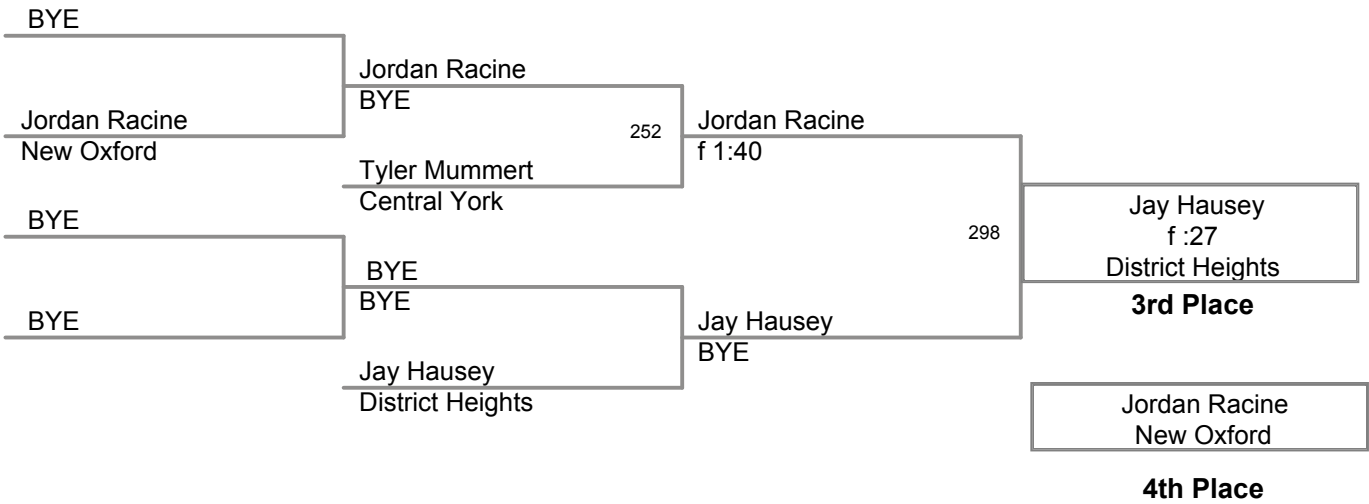

**Central York  
Bantam**

**40 Lbs**

Central York  
Bantam

**45 Lbs**

Central York  
Bantam

**50 Lbs**

**Central York  
Bantam**

**55 Lbs**

Central York  
Bantam

**60 Lbs**

Central York  
Bantam

**80 Lbs**

Riley Robell  
Northern

**Champion**

Brady Grimes  
Unattached

**2nd Place**

**3rd Place**